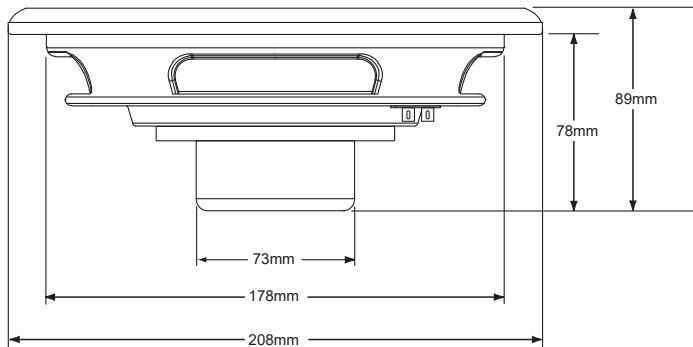

Dimensions:

Thiele and Small Parameters:

Revc	1 or 4 Ω
Levc@1kHz	0.18 mH
Sd	216.4 (33.54) cm ² (in ²)
Mmd	111.3 g
Mms	113.2 g
Cms	122.8 uM/N
Vas	8.1 (0.286) l (ft ³)
Fs	42.7 Hz
BL	6.72 TM
Qms	5.186
Qes	0.606
Qts	0.542

Mechanical Parameters:

Cone Diameter	166 (6.54) mm (in)
Voice Coil Diameter	51 (2) mm (in)
Voice Coil Height	28 (1.1) mm (in)
Gap Height	8 (0.31) mm (in)
Xmax (1-Way Linear)	10 (.39) mm (in)
Basket Displacement	0.47 (0.017) l (ft ³)