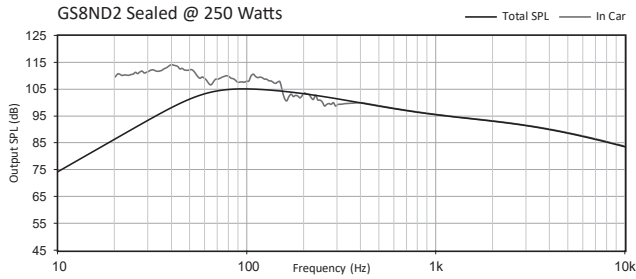

Recommended Sealed Enclosure:

Enclosure Volume (Net): 7.1 liters (0.25 cubic feet)