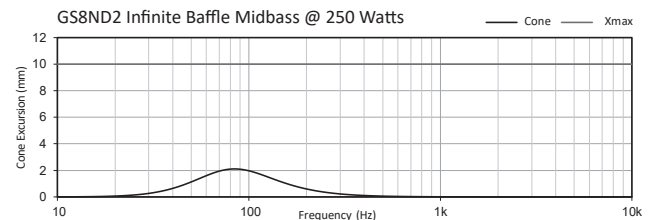

Infinite Baffle Midbass Application:

SPL and excursion graphs shown here include 80Hz 24dB/oct Linkwitz-Riley high pass filter