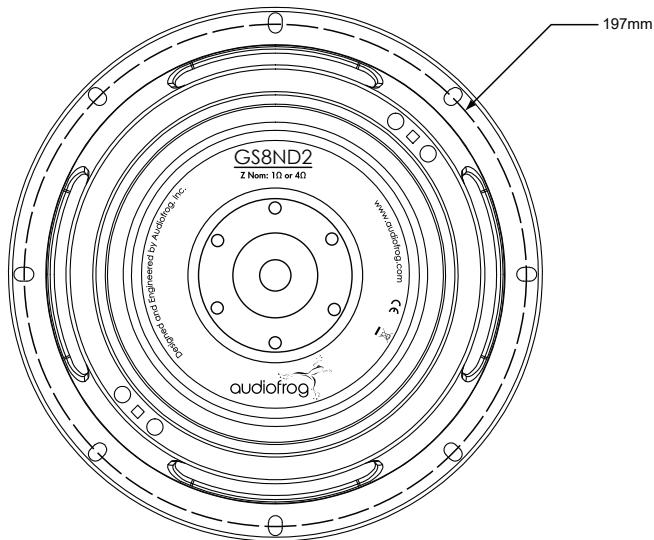

Dimensions:

Thiele and Small Parameters:

Revc	1 or 4 Ω
Levc@1kHz	0.18 mH
Sd	216.4 (33.54) cm ² (in ²)
Mmd	111.3 g
Mms	113.2 g
Cms	122.8 uM/N
Vas	8.1 (0.286) l (ft ³)
Fs	42.7 Hz
BL	6.72 TM
Qms	5.186
Qes	0.606
Qts	0.542

Mechanical Parameters:

Cone Diameter	166 (6.54) mm (in)
Voice Coil Diameter	51 (2) mm (in)
Voice Coil Height	28 (1.1) mm (in)
Gap Height	8 (0.31) mm (in)
Xmax (1-Way Linear)	10 (.39) mm (in)
Basket Displacement	0.47 (0.017) l (ft ³)