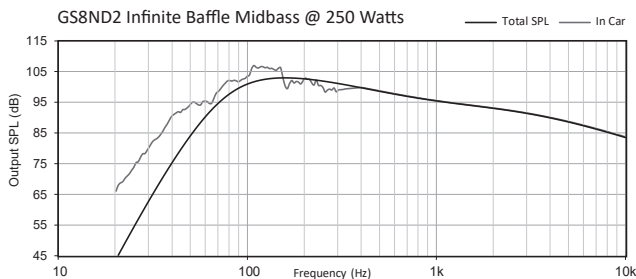

Infinite Baffle Midbass Application:

SPL and excursion graphs shown here include 80Hz 24dB/oct Linkwitz-Riley high pass filter