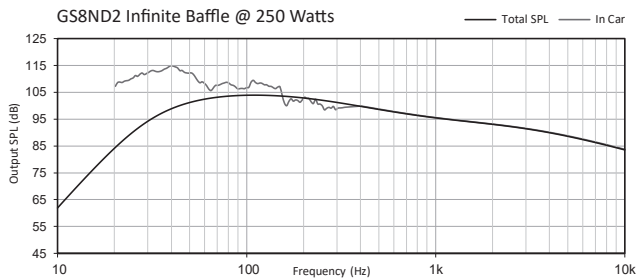

Port Length: 225 mm (8-7/8")

Audiofrog recommends round ports with flared ends

26Hz 12dB/oct Butterworth high pass filter recommended to maintain excursion below Xmax at RMS power limit.

Infinite Baffle Subwoofer Application: