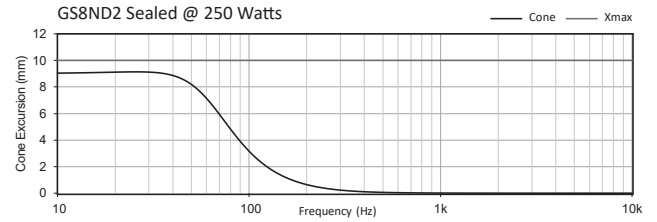

Recommended Sealed Enclosure:

Enclosure Volume (Net): 7.1 liters (0.25 cubic feet)