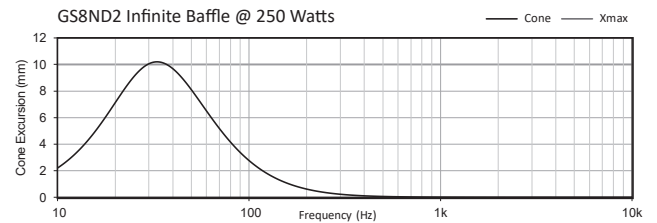

Port Length: 225 mm (8-7/8")

Audiofrog recommends round ports with flared ends

26Hz 12dB/oct Butterworth high pass filter recommended to maintain excursion below Xmax at RMS power limit.

Infinite Baffle Subwoofer Application: