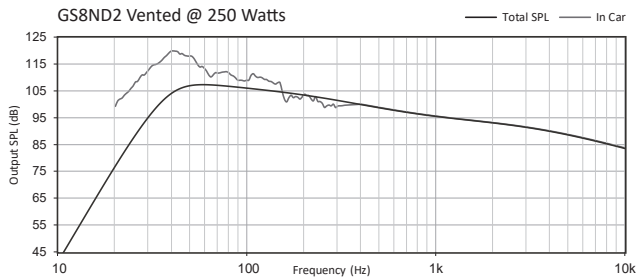

Port Length: 225 mm (8-7/8")

Audiofrog recommends round ports with flared ends

26Hz 12dB/oct Butterworth high pass filter recommended to maintain excursion below Xmax at RMS power limit.

Infinite Baffle Subwoofer Application: