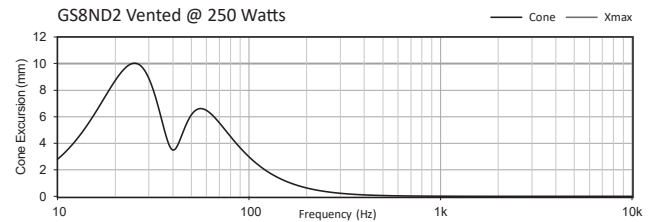

Port Length: 225 mm (8-7/8")

Audiofrog recommends round ports with flared ends

26Hz 12dB/oct Butterworth high pass filter recommended to maintain excursion below Xmax at RMS power limit.

Infinite Baffle Subwoofer Application: