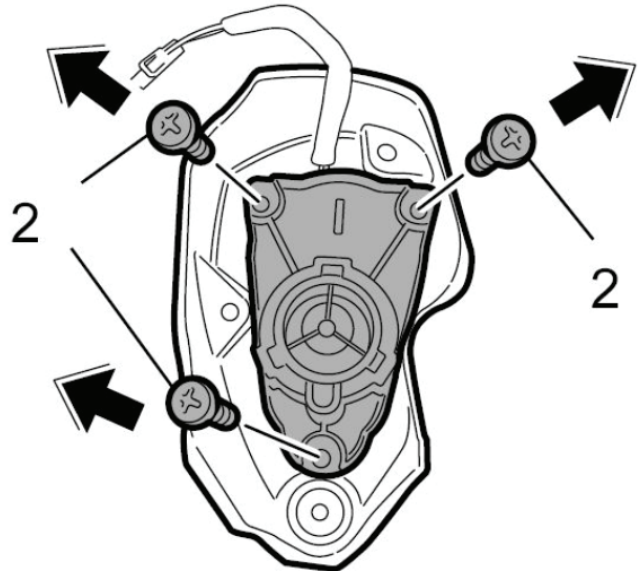

Installation of Audiofrog OE tweeter:

- Screw in the Audiofrog tweeter with the same 3 screws.

Limited Warranty (USA): Audiofrog GBSSeries products sold in the USA through authorized Audiofrog dealers are warranted to the original purchaser against defects in materials and workmanship for one year after the date of original purchase. They are warranted for an additional year if they are installed by an authorized Audiofrog dealer. Please save your receipt. A valid receipt from an authorized Audiofrog dealer is required for warranty service. If you purchased your GB Series products outside the USA, please consult your local distributor for warranty terms and conditions.

Audiofrog and the Audiofrog logo are trademarks of Audiofrog, Inc, registered in the United States and/or other countries. Audiofrog et le logo sont des marques est une marque commerciale de Audiofrog, Inc déposée aux États-Unis et/ou dans d'autres pays.

Audiofrog, Inc. 419 S. Mission Dr. San Gabriel, CA 91776 +1 (707) 600-FROG
www.audiofrog.com