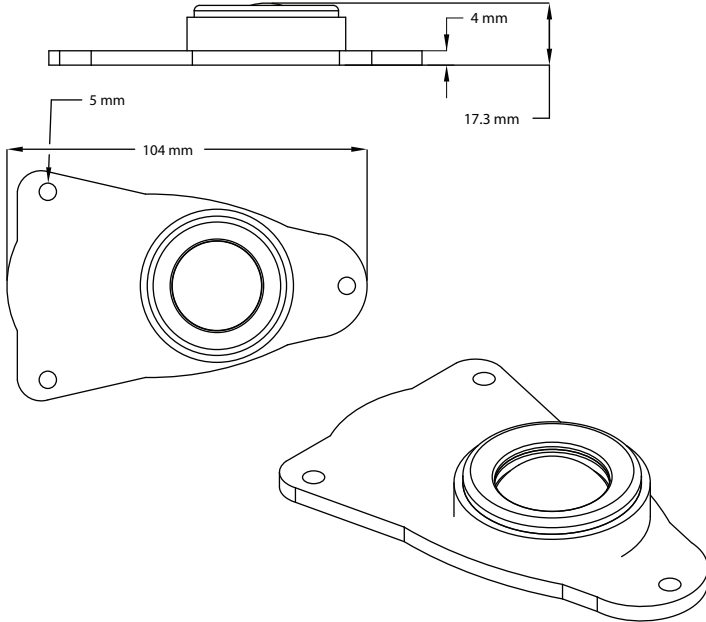

Specifications and Recommendations:

Nominal Impedance	4Ω
Frequency Response (-3dB)	1.8kHz - 20kHz
Power Handling (RMS)*	70W
Power Handling (Peak)*	200W
Recommended Power (RMS)*	15W - 75W
Recommended High Pass Filter	3500Hz, 24dB/Oct
Free Air Resonance (Fs)	1500Hz

*With Recommended High Pass Filter

Dimensions:

Fitment Information:

Verified Fit:

- 2002-2010 Porsche 955, 957, and Cayenne models with Bose systems.

Unverified but May Fit:

- Other Porsche models with Bose systems that have tweeters in the rears.

Please check your car's tweeter location and housing dimensions to confirm that the GS100E-0007 will fit.

Installation Steps and Precautions:

Removal of OE tweeter:

- Remove the 3 screws from the tweeter frame and remove the tweeter.