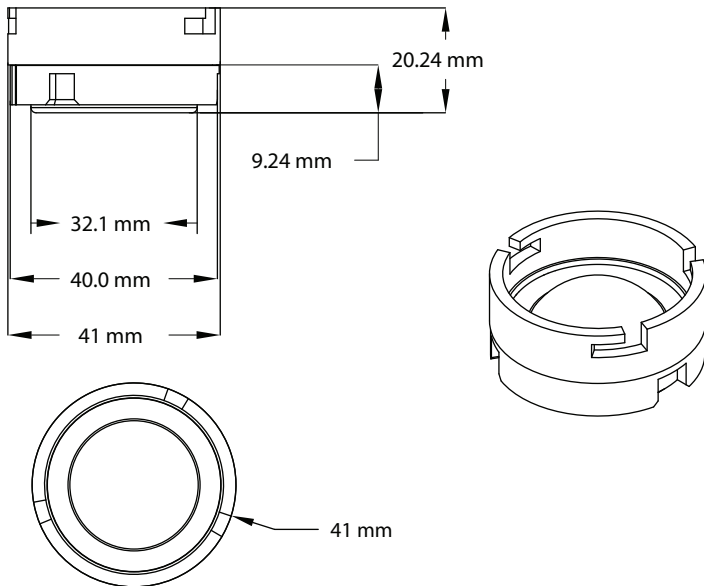

*With Recommended High Pass Filter

Dimensions:

Fitment Information:

Verified Fit:

- 2012-2021 Range Rovers with tweeters in the door.

Unverified but May Fit:

- Other 2012-2021 Land Rover cars with tweeters in the door.

Please check your car's tweeter location and housing dimensions to confirm that the GS100E-0009 will fit.

Installation Steps and Precautions:

Removal of OE tweeter:

- Turn the Range Rover tweeter counter clockwise to unlock the speaker from the panel.