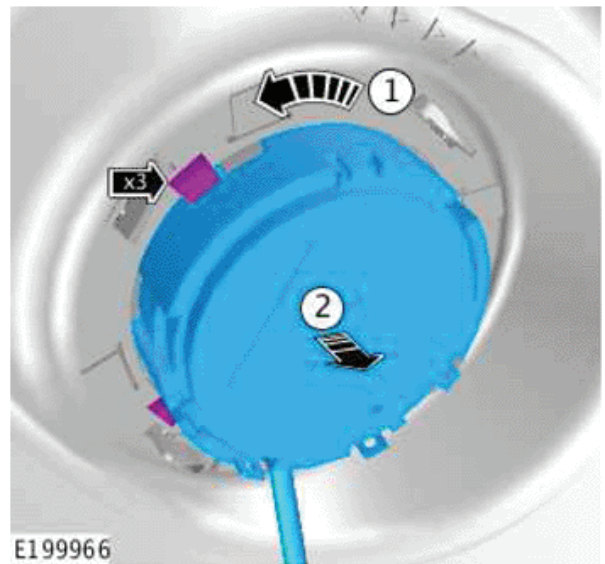

Installation of Audiofrog OE tweeter:

- Turn the Audiofrog tweeter clockwise to secure the tweeter in place.

Limited Warranty (USA): Audiofrog GS Series products sold in the USA through authorized Audiofrog dealers are warranted to the original purchaser against defects in materials and workmanship for one year after the date of original purchase. They are warranted for an additional year if they are installed by an authorized Audiofrog dealer. Please save your receipt. A valid receipt from an authorized Audiofrog dealer is required for warranty service. If you purchased your GB Series products outside the USA, please consult your local distributor for warranty terms and conditions.

Audiofrog and the Audiofrog logo are trademarks of Audiofrog, Inc, registered in the United States and/or other countries. Audiofrog et le logo sont des marques est une marque commerciale de Audiofrog, Inc déposée aux États-Unis et/ou dans d'autres pays.

Audiofrog, Inc. 419 S. Mission Dr. San Gabriel, CA 91776 +1 (707) 600-FROG
www.audiofrog.com